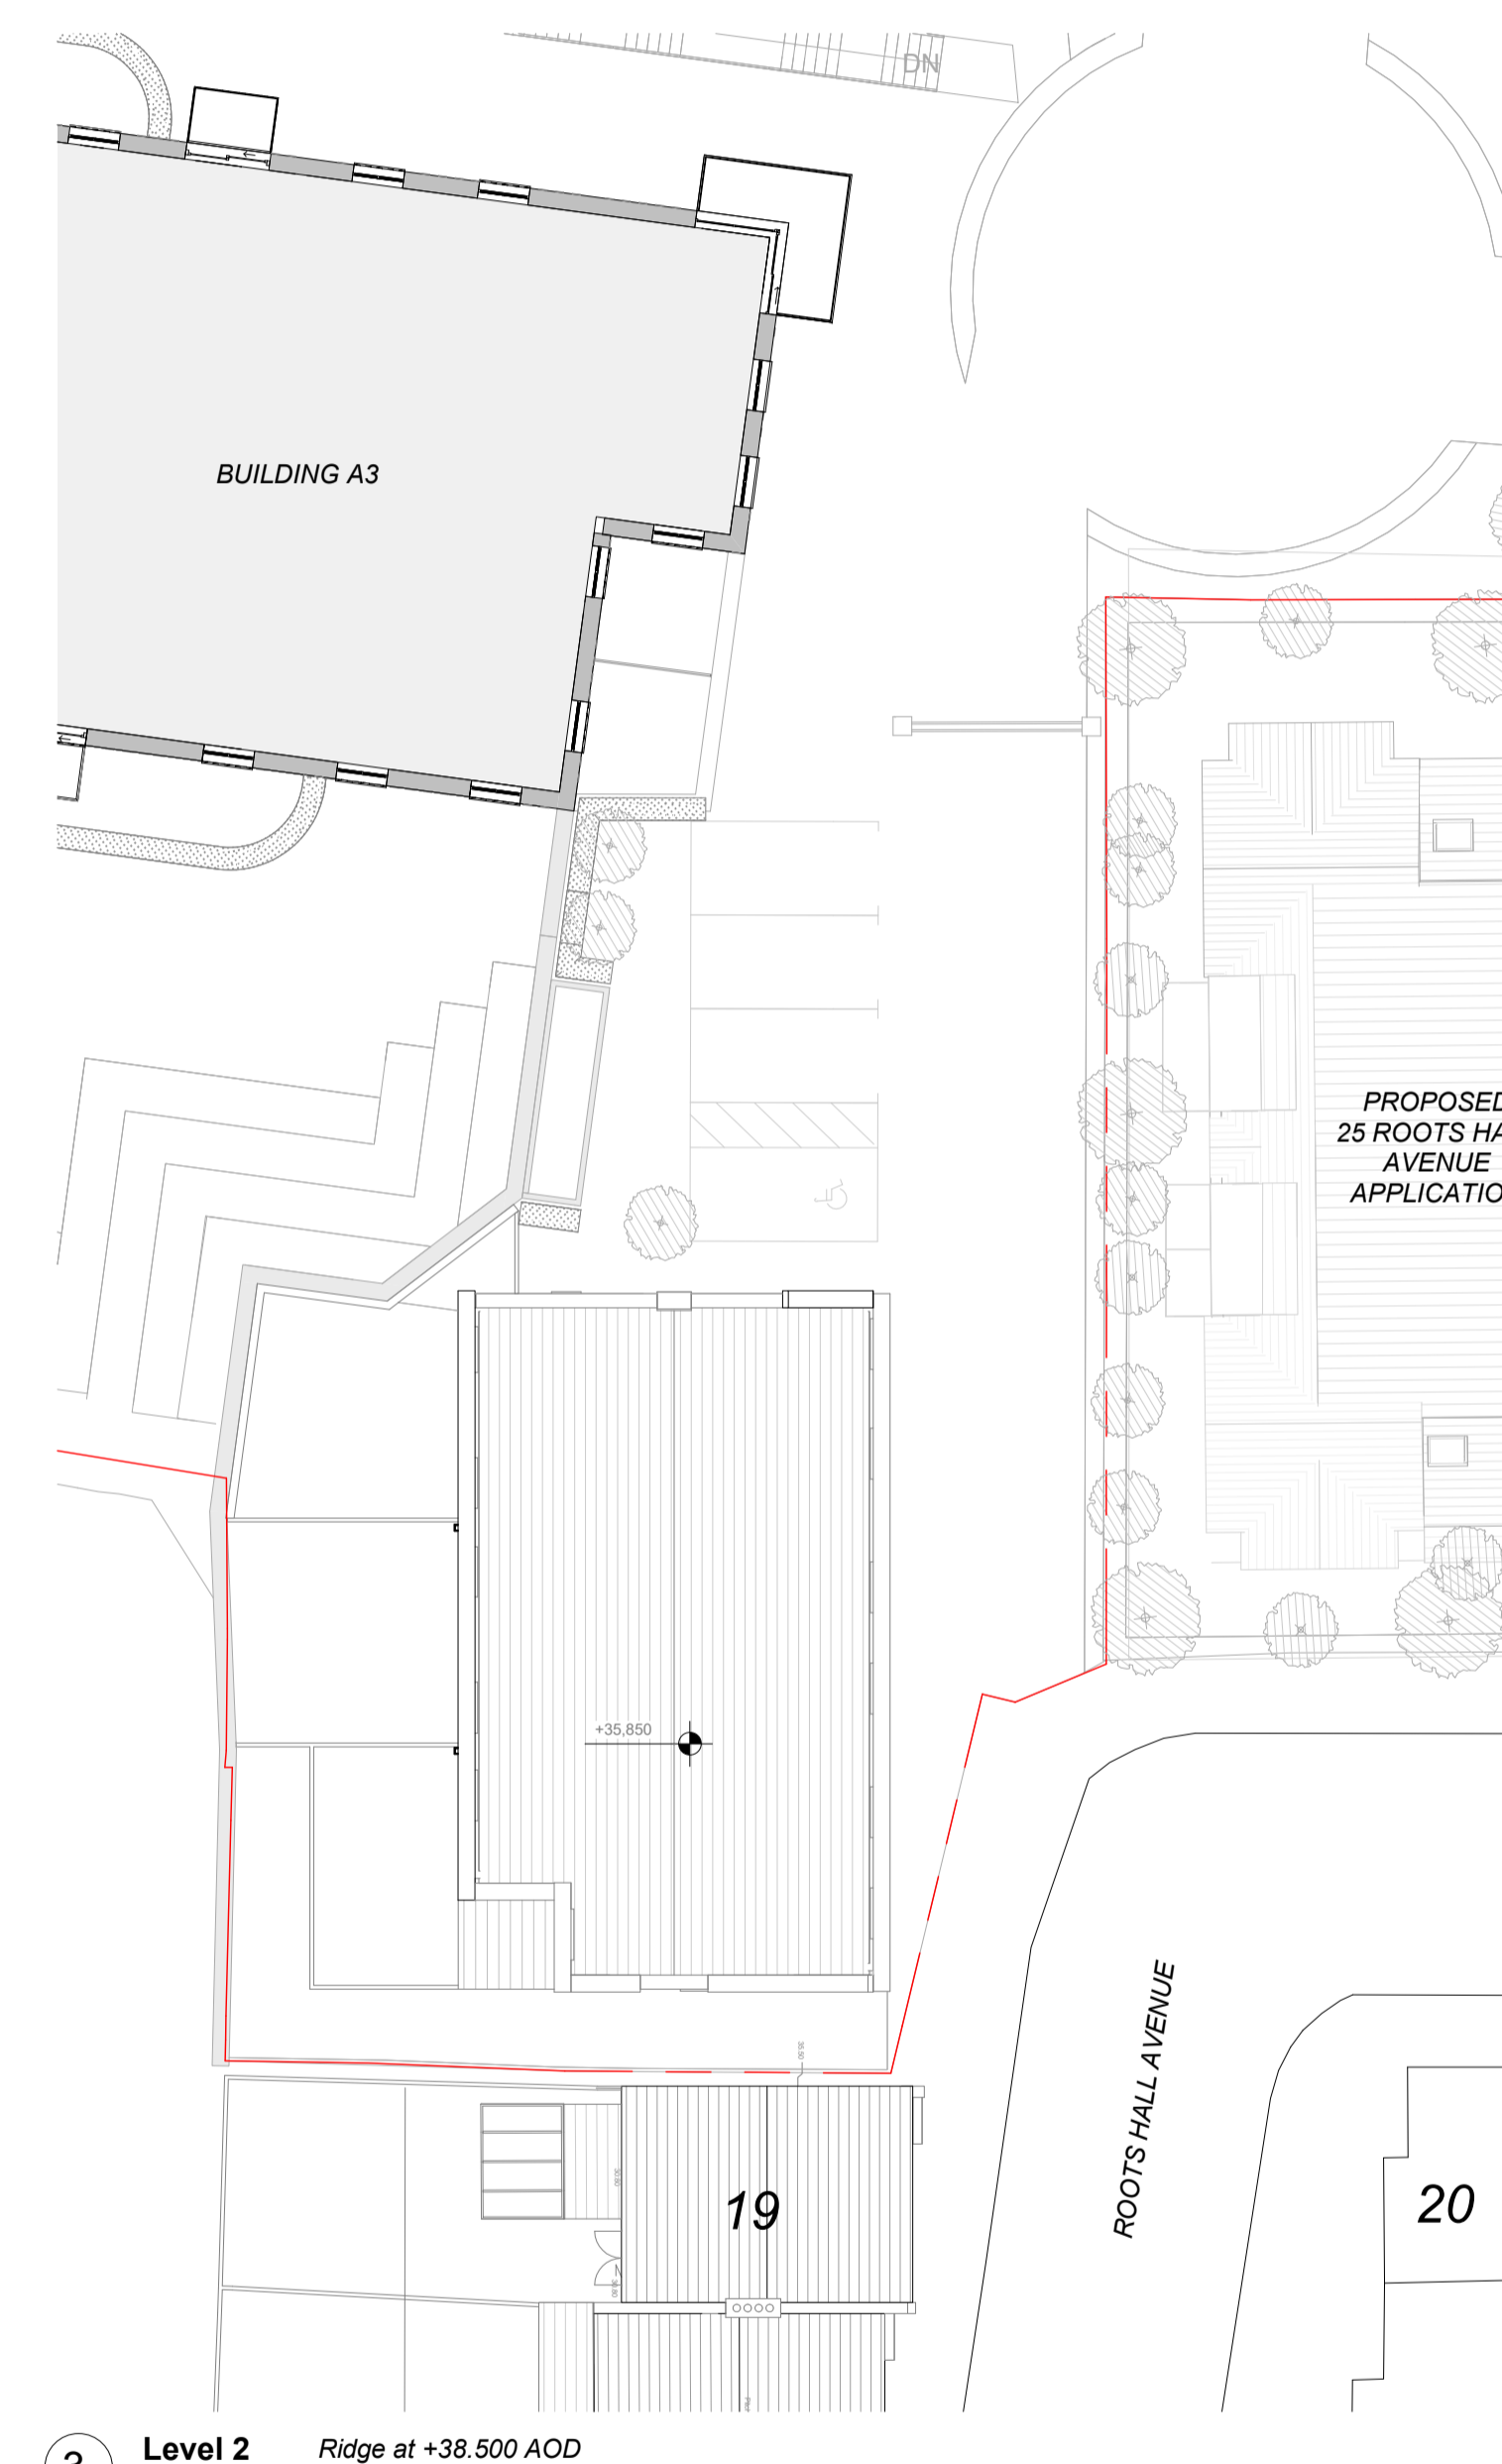

— Site Boundary

Rev:P03	Date:09.09.2020	Drw:KW	Chk:SG
Middle Unit Handed			
Rev:P02	Date:17.07.2020	Drw:KW	Chk:SG
Revised Building Position			
Rev:P01	Date:13.09.2019	Drw:FD	Chk:SG
Planning Issue			

Client:
Southend United FC

Project:
Roots Hall - Southend on sea

Title:
Building D - Plans

Drawing status:
For Planning