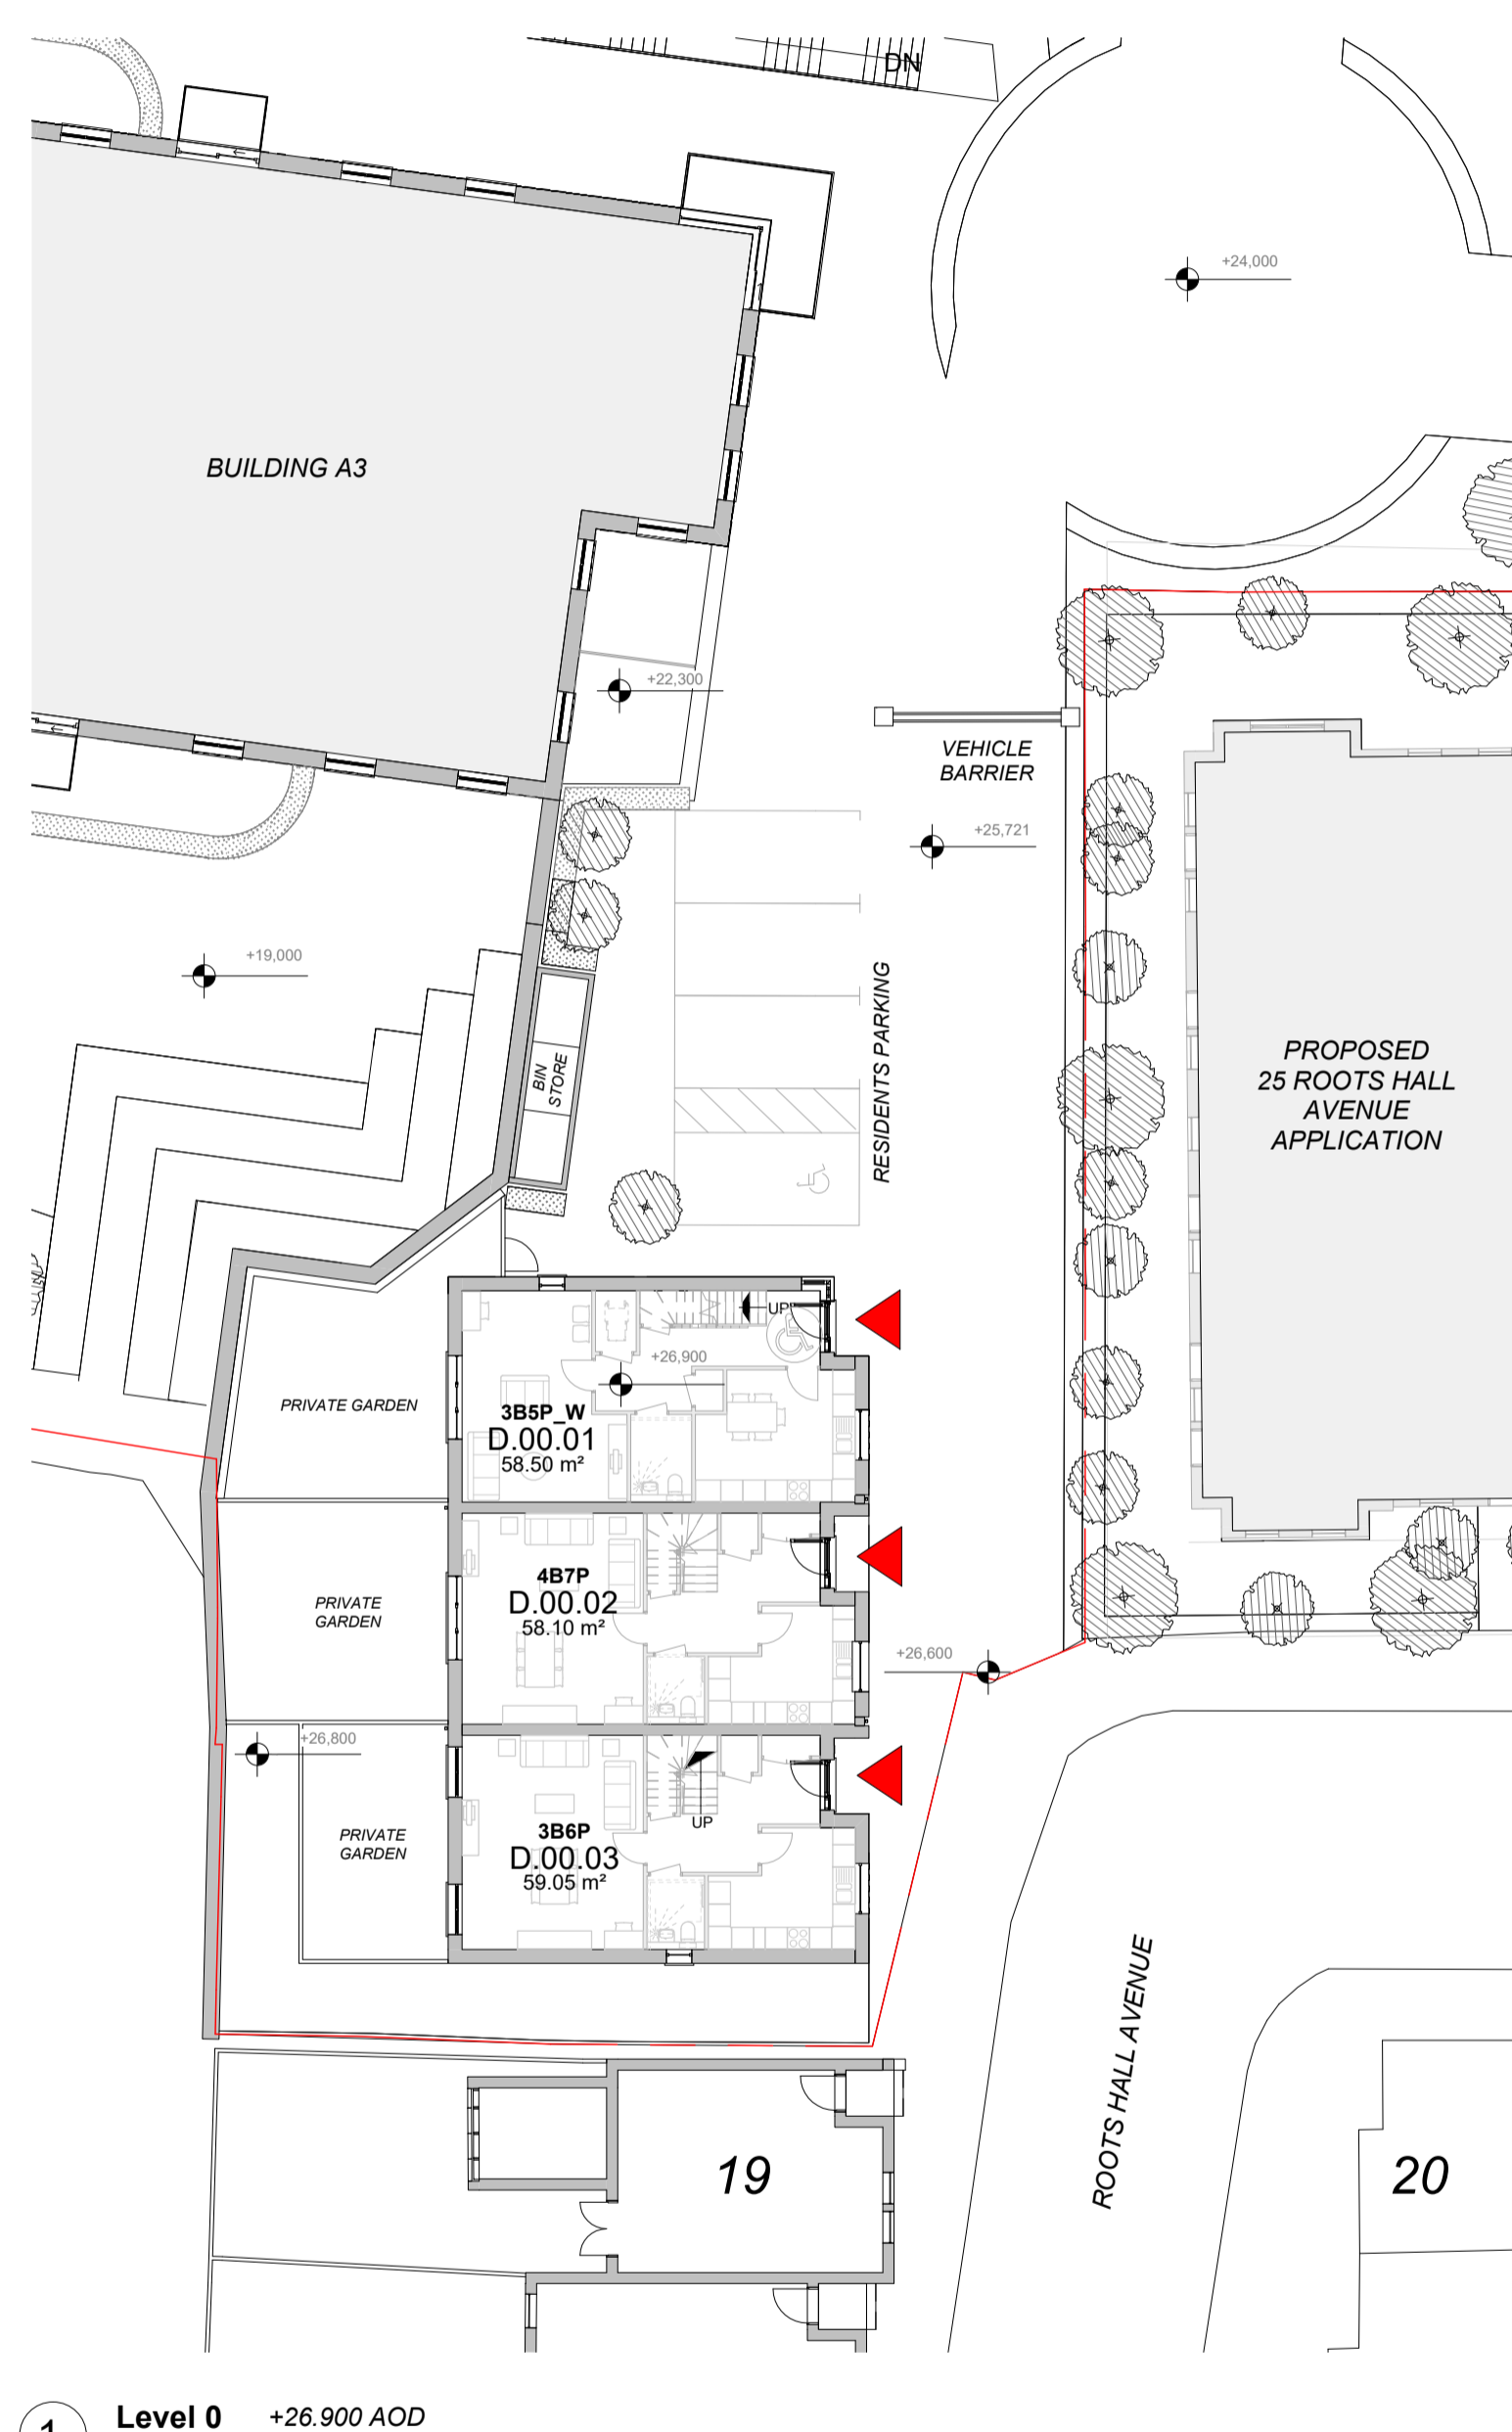

— Site Boundary

Rev:P03	Date:09.09.2020	Drw:KW	Chk:SG
Middle Unit Handed			
Rev:P02	Date:17.07.2020	Drw:KW	Chk:SG
Revised Building Position			
Rev:P01	Date:13.09.2019	Drw:FD	Chk:SG
Planning Issue			

Client:
Southend United FC

Project:
Roots Hall - Southend on sea

Title:
Building D - Plans

Drawing status:
For Planning