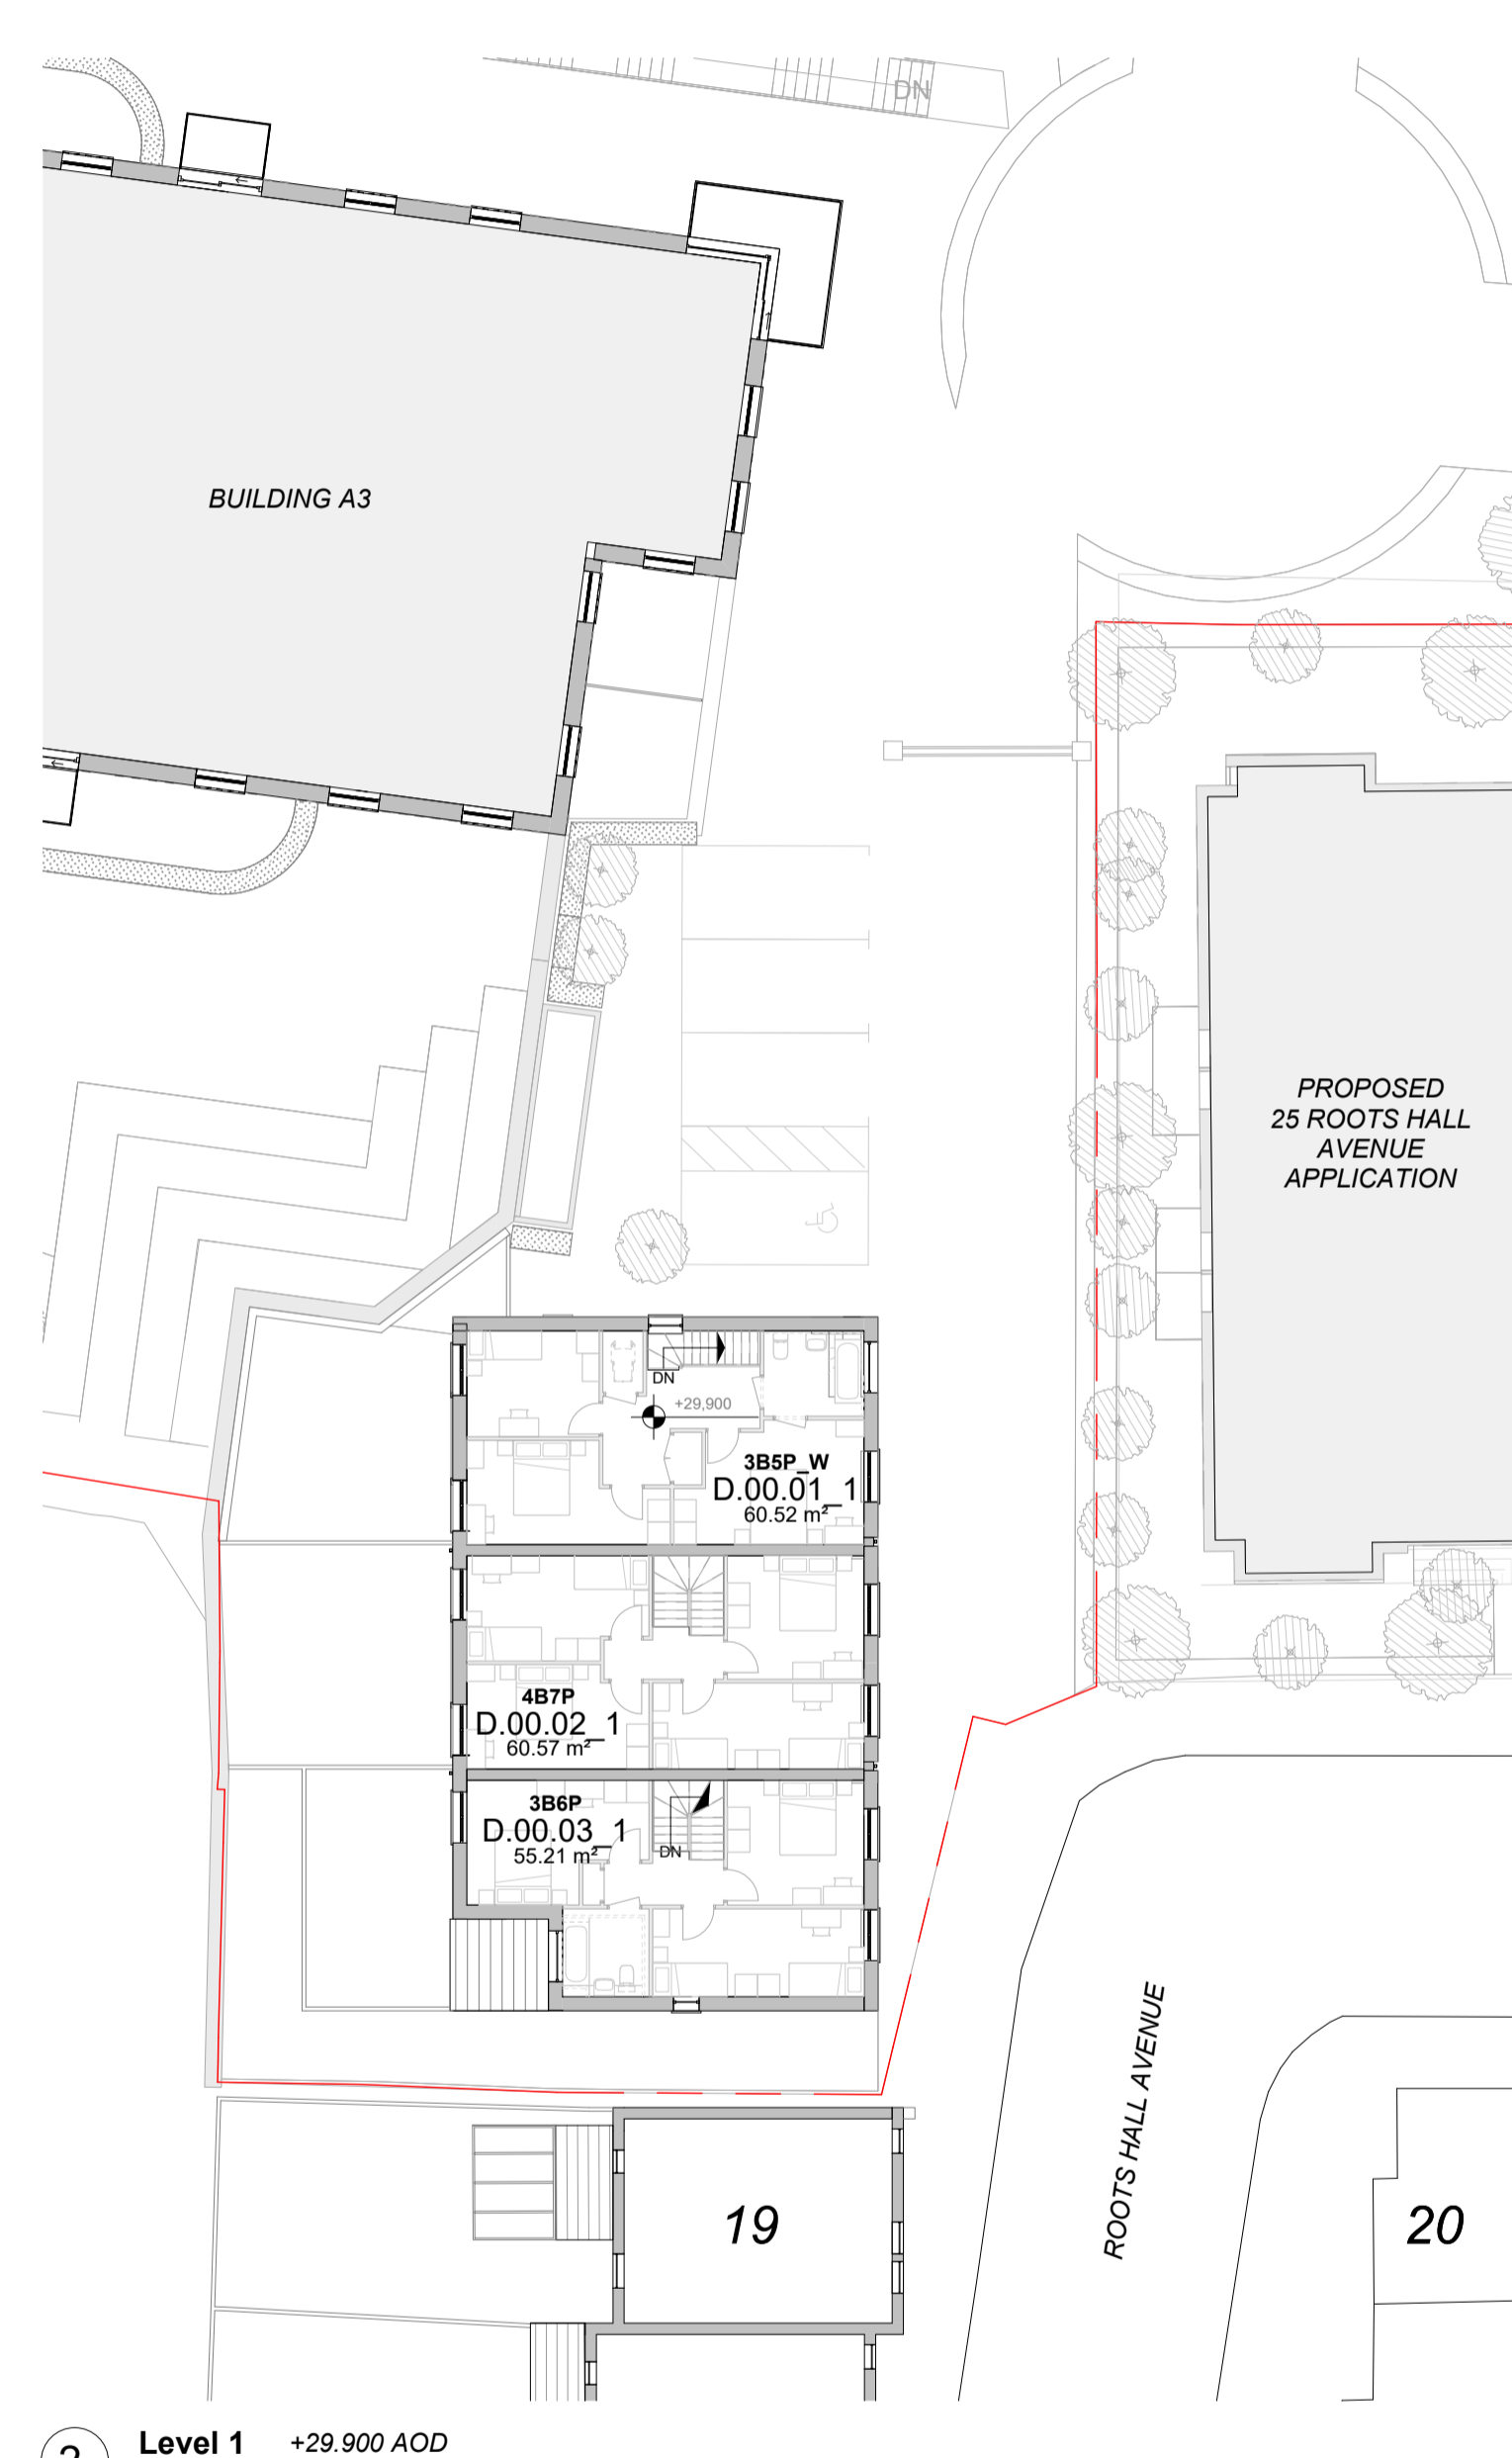

— Site Boundary

Rev:P03	Date:09.09.2020	Drw:KW	Chk:SG
Middle Unit Handed			
Rev:P02	Date:17.07.2020	Drw:KW	Chk:SG
Revised Building Position			
Rev:P01	Date:13.09.2019	Drw:FD	Chk:SG
Planning Issue			

Client:
Southend United FC

Project:
Roots Hall - Southend on sea

Title:
Building D - Plans

Drawing status:
For Planning